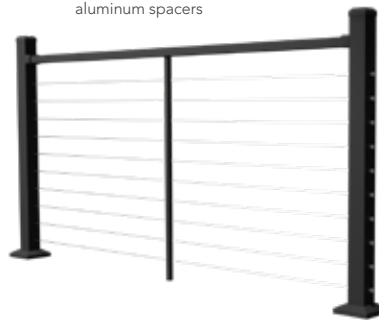

4" Aluminum Post

Bracket Install Template

CONTEMPORARY RAIL

Textured Black

Textured White

Weathered Brown

Bronze

- Welded panels for strength and ease of installation
- 6' and 8' on-center lengths when installing with 2½" posts
- 6' and 8' adjustable stair rail panels
- Square balusters

Top Rail Profile

Bottom Rail Profile

Contemporary Stair Rail Swivel Bracket can be re-assembled to be a multi-angle line rail bracket

Two-piece brackets for Contemporary Rail and Contemporary Cable Rail

CONTEMPORARY CABLE RAIL

Color-matched powder-coated aluminum spacers

Textured Black

Textured White

Weathered Brown

Bronze

- Top rail kit available in 6' and 8' on-center lengths
- Pre-drilled line, corner and end posts
- Color-matched powder-coated aluminum spacers
- 316 Stainless steel cable available in various lengths varying from 5' to 50'
- Rail, post and cable kits sold individually