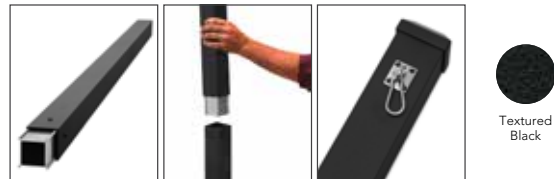

Color-matched powder-coated aluminum spacers

Textured Black

Textured White

Weathered Brown

Bronze

- Top rail kit available in 6' and 8' on-center lengths
- Pre-drilled line, corner and end posts
- Color-matched powder-coated aluminum spacers
- 316 Stainless steel cable available in various lengths varying from 5' to 50'
- Rail, post and cable kits sold individually

Top Rail Profile

Cable Corner Post

RAILING ACCESSORIES

PRE-ASSEMBLED GATES

- Available in Textured Black and Textured White
- Works with a 48" wide gate opening for 36" rail height
- Includes gate hardware, hinges and latch

CONTEMPORARY AND RAPID RAIL GATE JAMB KITS

- Gate Jamb Kit is available in Textured Black, Textured White, Weathered Brown and Bronze
- Available for 36" and 42" rail heights allowing for customized gate sizes
- Includes gate hardware, hinges and latch

CONTINUOUS TOP RAIL BRACKETS

- Compatible with Contemporary Rail and Contemporary Cable railing systems
- Corner, center, end and stair brackets available

ALUMINUM POST EXTENSION

- Measures 66"
- Aluminum hardware included to attach bistro lights
- Compatible with 2 1/2" aluminum post