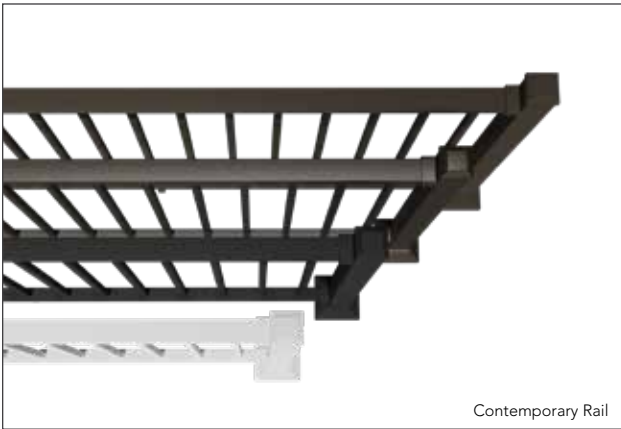

Contemporary Rail

Contemporary Cable Rail

COMPOSITE RAILING SYSTEM

Top Rail

Bottom Rail

Composite railing offers:

- Pre-routed top and bottom rails with aluminum or composite balusters
- Balusters options: round black aluminum, round white aluminum or square white composite
- Available in 6' and 8' on-center lengths (actual dimension 68")
- 36" rail height
- 4x4 post sleeve kits sold separately
- 6' and 8' stair rail kits available
- 22½- and 45-degree angle brackets available

- Easy, quick installation
- Modern design with square balusters
- 6' and 8' on-center lengths when installing with 2½" posts
- Two-piece rails and brackets with drop-through balusters
- Works with Deckorators® 2½" and 4" aluminum posts
- Continuous stair bracket creates a seamless over-the-post solution that meets residential building requirements for graspability and continuity