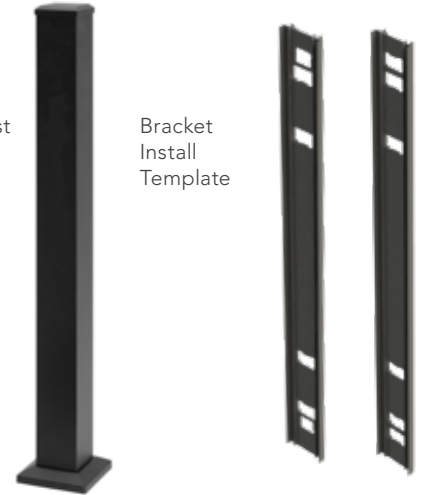

- Easy, quick installation
- Modern design with square balusters
- 6' and 8' on-center lengths when installing with 2½" posts
- Two-piece rails and brackets with drop-through balusters
- Works with Deckorators® 2½" and 4" aluminum posts
- Continuous stair bracket creates a seamless over-the-post solution that meets residential building requirements for graspability and continuity

NEW

Aluminum railing offers:

- Powder-coated aluminum
- 36" and 42" railing heights
- Aluminum post kits in two sizes - 2½" and 4"
- Bracket Install Template for Contemporary Rail and Rapid Rail profiles

4" Aluminum Post

Bracket Install Template

CONTEMPORARY RAIL

Textured Black

Textured White

Weathered Brown

Bronze

- Welded panels for strength and ease of installation
- 6' and 8' on-center lengths when installing with 2½" posts
- 6' and 8' adjustable stair rail panels
- Square balusters

Top Rail Profile

Bottom Rail Profile

Contemporary Stair Rail Swivel Bracket can be re-assembled to be a multi-angle line rail bracket

Two-piece brackets for Contemporary Rail and Contemporary Cable Rail

CONTEMPORARY CABLE RAIL