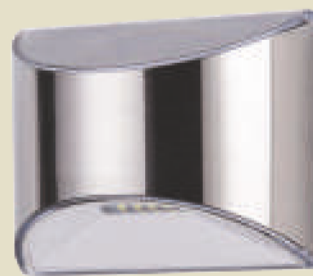

Solar Path Light

Add safety and beauty to your outdoor gardens and pathways. Powerful solar lights provide a brilliant white light over a large radius for up to 10 hours per night. Our solar path lights are made with durable weather resistant stainless steel. Energy efficient and super easy to install.

- High Performance solar path light – stays lit for up to 10 hours
- Lights up automatically every night / auto – off switch
- 2 High output LED's for brilliant white light
- 1 long life AAA Ni-MH rechargeable battery included
- Available in Stainless Steel
- 12 Lumens / 4500 - 5500 Kelvin

● Stainless Steel #SL499

Solar Deck & Wall Lights

Innovative solar lights designed to create a soft ambience almost anywhere. Installs easily with two screws – no complicated wiring. A great accent for decks, stairways, patios and gardens.

● Copper #SL177

● Black #SL178

● White #SL179

- High Performance solar lights – stays lit for up to 12 hours
- Lights up automatically every night / auto - off switch
- 2 High output LED's for brilliant white light
- 1 long life AA Ni-MH rechargeable battery included
- Available in powder coated cast aluminum (Black or White) & electroplated Copper
- 12 Lumens / 4500 - 5500 Kelvin

Solar Motion Sensor Deck & Wall Light

Our truly innovative solar motion sensor deck & wall light has a compact design making it a perfect accent that can be placed almost anywhere, adding a sense of security to your home. The light will automatically stay on a low setting at night, the sensor will activate a super bright light when motion is detected. It installs in minutes and is perfect for stairways, decks, docks, posts and door entrances.