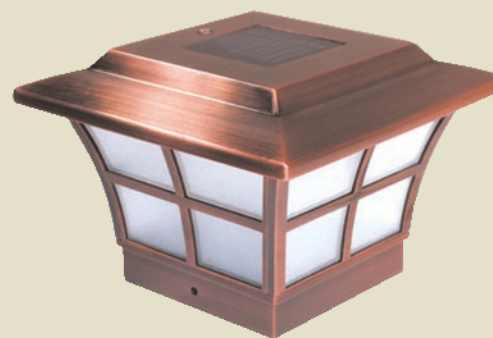

- High Performance solar lights – stays lit for up to 10 hours
- Casts a brilliant white light downward onto the outside walls of the post cap and surrounding area
- Lights up automatically every night / auto-off switch
- High output surface mount LED technology
- 3x brighter than standard LED's
- 1 long life AA Ni-MH rechargeable battery included
- Available in White PVC – won't fade or yellow
- Will fit over an actual 4" x 4" or 3.5" x 3.5" post. (3.5" x 3.5" adaptor included)
- Adaptor for a 5" x 5" post sold separately. 5"x5" adaptor Model # SL4455 – White
- 10 Lumens / 4500 - 5500 Kelvin

4" x 4" MODEL

● **Black #SL088**

- High Performance solar lights – stays lit for up to 12 hours
- Lights up automatically every night / auto - off switch
- 2 High output LED's for brilliant white light
- 2 long life AA Ni-MH rechargeable batteries included
- Available in powder coated Black aluminum
- Will fit over a nominal 4"x4" wood post (actual opening: 3-5/8"x3-5/8")
- 8 Lumens / 4500 - 5500 Kelvin

Cambridge Solar Post Cap

Our Cambridge solar post cap is manufactured from heavy duty, weather resistant cast aluminum with durable powder coat finish. This alluring low profile 6x6 solar cap features real pebbled glass lens and two high output surface mount LED's that will automatically light up at dusk creating a picturesque landscape for your fence, porch or deck. Another superior design by Classy Caps Mfg. Inc.

4" x 4" MODEL

● **Black #SLC771B**

● **Brown #SLC771C**

- High Performance solar lights – stays lit for up to 12 hours
- Lights up automatically every night / auto - off switch
- 2 high output surface mount LED's for brilliant white light
- 1 long life AA Ni- MH rechargeable battery included
- Available in powder coated black aluminum finish
- Will fit over an actual 6"x6", 5.5"x5.5" or 5"x5" post (5.5"x5.5" adaptor included)
- 10 Lumens / 4500 - 5500 Kelvin