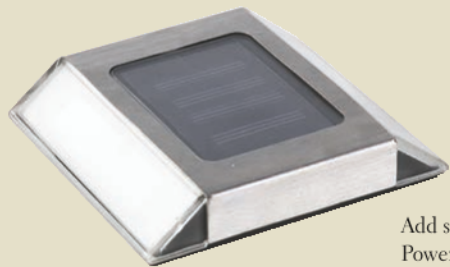

Solar Path Light

Add safety and beauty to your outdoor gardens and pathways. Powerful solar lights provide a brilliant white light over a large radius for up to 10 hours per night. Our solar path lights are made with durable weather resistant stainless steel. Energy efficient and super easy to install.

- High Performance solar path light – stays lit for up to 10 hours
- Lights up automatically every night / auto – off switch
- 2 High output LED's for brilliant white light
- 1 long life AAA Ni-MH rechargeable battery included
- Available in Stainless Steel
- 12 Lumens / 4500 - 5500 Kelvin

● Stainless Steel #SL499

Solar Deck & Wall Lights

Innovative solar lights designed to create a soft ambience almost anywhere. Installs easily with two screws – no complicated wiring. A great accent for decks, stairways, patios and gardens.

● Copper #SL177

● Black #SL178

● White #SL179

- High Performance solar lights – stays lit for up to 12 hours
- Lights up automatically every night / auto - off switch
- 2 High output LED's for brilliant white light
- 1 long life AA Ni-MH rechargeable battery included
- Available in powder coated cast aluminum (Black or White) & electroplated Copper
- 12 Lumens / 4500 - 5500 Kelvin

Solar Motion Sensor Deck & Wall Light

Our truly innovative solar motion sensor deck & wall light has a compact design making it a perfect accent that can be placed almost anywhere, adding a sense of security to your home. The light will automatically stay on a low setting at night, the sensor will activate a super bright light when motion is detected. It installs in minutes and is perfect for stairways, decks, docks, posts and door entrances.