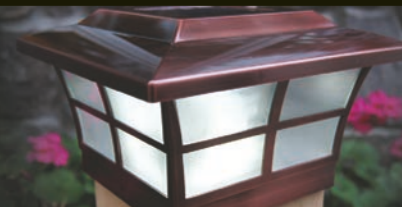

Colonial Solar Post Cap

Fabricated from durable cast aluminum, the Colonial Solar Post Cap is designed to fit over 4" x 4" wood posts. The attractive Colonial is complimented by using real pebbled glass panels. Built to our stringent quality standards it will stay lit for up to 12 hours.

4" x 4" MODEL

● **Black #SL088**

- High Performance solar lights – stays lit for up to 12 hours
- Lights up automatically every night / auto - off switch
- 2 High output LED's for brilliant white light
- 2 long life AA Ni-MH rechargeable batteries included
- Available in powder coated Black aluminum
- Will fit over a nominal 4"x4" wood post (actual opening: 3-5/8"x3-5/8")
- 8 Lumens / 4500 - 5500 Kelvin

Cambridge Solar Post Cap

Our Cambridge solar post cap is manufactured from heavy duty, weather resistant cast aluminum with durable powder coat finish. This alluring low profile 6x6 solar cap features real pebbled glass lens and two high output surface mount LED's that will automatically light up at dusk creating a picturesque landscape for your fence, porch or deck. Another superior design by Classy Caps Mfg. Inc.

4" x 4" MODEL

● **Black #SLC771B**

● **Brown #SLC771C**

- High Performance solar lights – stays lit for up to 12 hours
- Lights up automatically every night / auto - off switch
- 2 high output surface mount LED's for brilliant white light
- 1 long life AA Ni- MH rechargeable battery included
- Available in powder coated black aluminum finish
- Will fit over an actual 6"x6", 5.5"x5.5" or 5"x5" post (5.5"x5.5" adaptor included)
- 10 Lumens / 4500 - 5500 Kelvin

Prestige Solar Post Cap