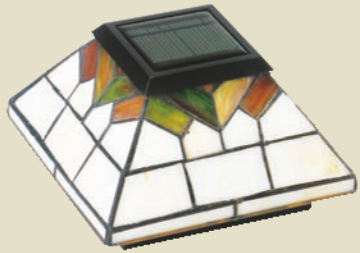

Cambridge Solar Post Cap

Our Cambridge solar post cap is manufactured from heavy duty, weather resistant cast aluminum with durable powder coat finish. This alluring low profile 6x6 solar cap features real pebbled glass lens and two high output surface mount LED's that will automatically light up at dusk creating a picturesque landscape for your fence, porch or deck. Another superior design by Classy Caps Mfg. Inc.

The cast aluminum Kingsbridge exudes quality, offering a monocrystalline solar panel and 3.2V LifeP04 rechargeable battery for many years of maintenance free reliability. The real pebbled glass lens and strategically placed surface mount LED's will cast magnificent warm lighting accents to highlight your fence, deck, landscape and more. Your neighbors will most certainly be envious of the Kingsbridge Dual Lighting Solar Post Cap that is truly fit for a King!

● **Matte Black**
#SLK807B

● **Matte White**
#SLK807W

- High performance Solar lights – stays lit for up to 10 hours
- Lights up automatically every night / Auto-off switch
- 6 high output surface mount LED's for warm natural light
- Manufactured from durable cast aluminum
- Real decorative glass lens
- 1 Long life 3.2V 600 mAh LifeP04 rechargeable battery included
- 4 ABS base adaptors included to fit over an actual 3.5"x3.5" (4x4 nominal), 4x4, 5x5 or 5.5x5.5 (6x6 nominal) post
- Quick and Easy Do-It-Yourself Installation.
- 20 Lumens / 2700 - 3200 Kelvin
- Model #SLK807B - Matte Black, SLK807W - Matte White

Patent No: D877, 386 S

Wellington Solar Post Cap *Stained Glass*

The stylishly graceful Wellington Solar Post Cap will add a distinct charm to your home. It is designed using 4 high output LED's to illuminate the beautiful hand crafted stained glass and the surrounding area. Will fit over a 5"x5", 4"x4" or 3.5"x3.5" post.