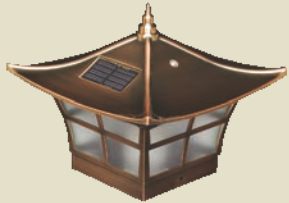

Ambience Solar Post Cap

4" x 4" MODEL