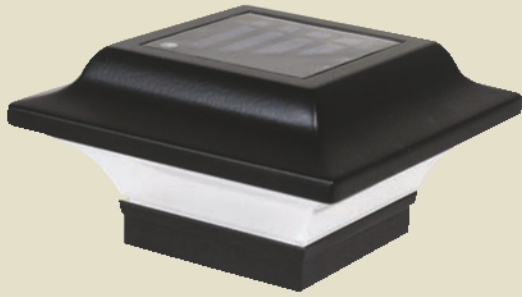

Cambridge Solar Post Cap

Our Cambridge solar post cap is manufactured from heavy duty, weather resistant cast aluminum with durable powder coat finish. This alluring low profile 6x6 solar cap features real pebbled glass lens and two high output surface mount LED's that will automatically light up at dusk creating a picturesque landscape for your fence, porch or deck. Another superior design by Classy Caps Mfg. Inc.

Prestige Solar Post Cap

The Prestige Solar Post Cap is available in traditional White or a rich Copper finish in a range of sizes. The Prestige Series will accommodate both PVC and wood posts up to 6" square. Stylish and durable with performance you can depend on.

4" x 4" MODELS

● **White #SL079W**

● **Copper #SL079C**

5" x 5" MODEL

● **White #SL085**

6" x 6" MODEL

● **Copper #SL086**

- High Performance solar lights – stays lit for up to 12 hours
- Lights up automatically every night / auto - off switch
- 2 High output LED's with our 4"x4" Prestige for brilliant white light
- 3 High output LED's with our 5"x5" and 6"x6" models
- 2 long life AA Ni-MH rechargeable batteries included
- Available in antique electroplated Copper and White PVC
- 4"x4" SL079C & SL079W will fit over an actual 4"x4" or 3.5"x3.5" post (3.5"x3.5" adaptor included)
- 6"x6" SL086 copper will fit over a nominal 6x6 wood post (actual opening 5-5/8"x5-5/8")
- 5"x5" SL085 PVC will fit over an actual 5"x5" or 4.75"x4.75" post (4.75"x4.75" adaptor included)
- 10 Lumens / 4500 - 5500 Kelvin

Patent N°: D580,581S

2.5" x 2.5" Imperial Solar Post Cap

The modern yet elegant 2.5"x2.5" Imperial Solar Post Cap offers a clean contemporary design that is unequalled in performance. It's rugged cast aluminum construction with durable powder coated finish means no future painting. Specifically designed for use with steel and aluminum posts. Will fit 3 post sizes – 2.5"x2.5", 2.25"x2.25" or 2"x2".