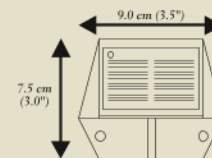

Solar Motion Sensor Deck & Wall Light

Our truly innovative solar motion sensor deck & wall light has a compact design making it a perfect accent that can be placed almost anywhere, adding a sense of security to your home. The light will automatically stay on a low setting at night, the sensor will activate a super bright light when motion is detected. It installs in minutes and is perfect for stairways, decks, docks, posts and door entrances.