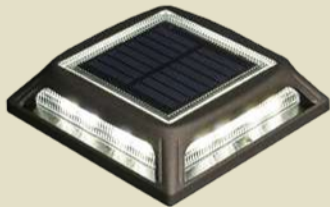

Light Color Modes

● **Warm Natural**

● **Bright White**

- Will fit over a 4"x4" & 3.5"x3.5" post OR can be mounted to docks, decks, pathways and driveways
- 32 high performance surface mount LED's
- Choose between warm and bright white light modes
- Lights up automatically every night - includes ON/OFF button
- Manufactured from heavy duty cast aluminum
- Durable matte black powder coat painted finish
- Long Life 3.2V rechargeable battery
- Quick & Easy do-it-yourself installation
- 25 Lumens / warm natural light 2700-3200K OR bright white light - 4500-5500K