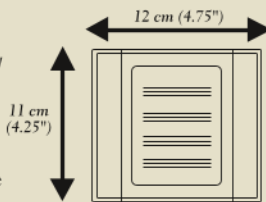

Solar Path Light

Add safety and beauty to your outdoor gardens and pathways. Powerful solar lights provide a brilliant white light over a large radius for up to 10 hours per night. Our solar path lights are made with durable weather resistant stainless steel. Energy efficient and super easy to install.

- High Performance solar path light – stays lit for up to 10 hours
- Lights up automatically every night / auto – off switch
- 2 High output LED's for brilliant white light
- 1 long life AAA Ni-MH rechargeable battery included
- Available in Stainless Steel
- 12 Lumens / 4500 - 5500 Kelvin

● Stainless Steel #SL499