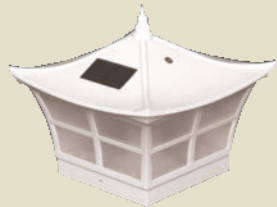

Copper #SL094

5" x 5" MODEL

White #SL092

Our Ambience Solar Post Caps have two unique LED's that provide a warm yellow light with the effect of a lit candle. Attractively designed in a Japanese garden style, the Ambience is available in traditional PVC White as well as a rich Copper finish. Dependable performance with unique style.

- High Performance solar lights – stays lit for up to 12 hours
- Lights up automatically every night / auto – off switch
- 2 High output LED's for warm yellow candle light
- 2 long life AA Ni-MH rechargeable batteries included
- Available in White PVC (SL092) and electroplated Copper (SL094)
- SL092 will fit over an actual 5"x5" or 4"x4" post (4"x4" adaptor included)
- SL094 will fit over an actual 4"x4" or 3.5"x3.5" post (3.5"x3.5" adaptor included)
- 5 Lumens / 2700 - 3200 Kelvin

Patent N°: D616,134 S