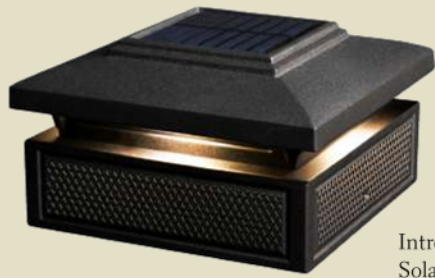

Lumineer Smart Solar Post Cap

Black #SLT727

Light Color Modes

16 Million Color Variations

Cool to Warm

Introducing the new innovative Classy Caps Lumineer Smart Solar Post Light! Our first smart Solar post light that will creatively accent your outdoor space. Manufactured from the highest quality materials, the versatile black 2 in 1 design can be mounted on 3 different size posts to light up your mailbox, deck posts or fence. Group multiple lights together to create a full atmosphere for your outdoor living space that will truly impress. Remote control the solar light with your cell phone through Tuya Smart App no matter where you are in the world.

Control when and how long you want the light to be active, change the mood and theme with the dimmer control or color wheel selection with the option of up to 16 million color variations! Make a statement by choosing the music feature and watch your solar lights shine to the beat of your favorite tune! This unequivocally smart Classy Caps Lumineer outdoor post light offers convenience, ease and of course artistry to your outdoor setting!

- Will fit over an actual 4.25"x4.25", 4"x4" or 3.5"x3.5" post
- High Performance Smart Solar Lights with 16 million color changing LED light settings
- Dusk to Dawn or timer control / Dimmer control
- Works with Tuya APP, 2.4GHz blue Mesh Support
- Control multiple units simultaneously
- More than 9 specific scene options
- Voice-in-sync music control
- Lights up automatically every night - includes ON/OFF button
- Manufactured from heavy duty cast aluminum
- Durable matte black powder coat painted finish
- Long Life 3.2V rechargeable battery
- Quick & Easy do-it-yourself installation
- Max 30 lumens / 6000-6500 Kelvin

2-in-1 Design

Portland Smart Solar Driveway/Wall Light