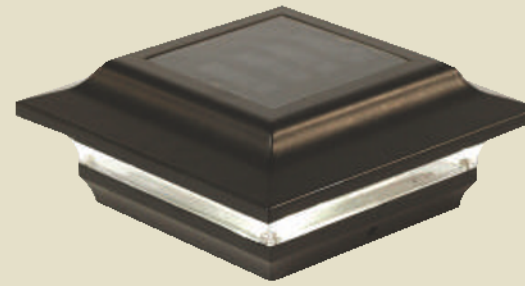

Prestige Solar Post Cap

The Prestige Solar Post Cap is available in traditional White or a rich Copper finish in a range of sizes. The Prestige Series will accommodate both PVC and wood posts up to 6" square. Stylish and durable with performance you can depend on.

Patent N°: D580,581S

2.5" x 2.5" Imperial Solar Post Cap

The modern yet elegant 2.5"x2.5" Imperial Solar Post Cap offers a clean contemporary design that is unequalled in performance. It's rugged cast aluminum construction with durable powder coated finish means no future painting. Specifically designed for use with steel and aluminum posts. Will fit 3 post sizes – 2.5"x2.5", 2.25"x2.25" or 2"x2".

2.5" x 2.5" MODELS

● **Black #SL082B**

● **White #SL082W**

- Designed specifically for the steel and aluminum fence and rail industry
- High Performance solar lights – stays lit for up to 10 hours
- Lights up automatically every night / auto - off switch
- 2 high output LED's for brilliant white light
- 1 long life AA Ni-MH rechargeable battery included
- Available in Black or White powder coated finish
- Will fit over an actual 2.5"x2.5", 2.25"x2.25" or 2"x2" post (2.25"x2.25" and 2"x2" adaptor included)
- Adaptor for 3"x3" post is also available (sold separately) – Model # SL083B - Black / Model # SL083W - White
- 10 Lumens / 4500 - 5500 Kelvin

Patent N°: D624,227 S

4" x 4" / 5" x 5" Imperial Solar Post Cap

The modern yet elegant 4x4 / 5x5 Imperial Solar Post Cap offers a clean contemporary design that is unequalled in performance. It's rugged cast aluminum construction with durable powder coated finish means no future painting...Add a touch of "Class" to your outdoor setting.